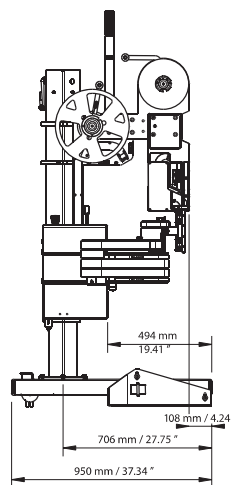

Dimensions refer to right-handed model

To learn more, visit [www.markem-imaje.com](http://www.markem-imaje.com)

We reserve the right to amend the design and/or specifications of our products without notice.

Clearance zone  
1100 mm / 43.23"